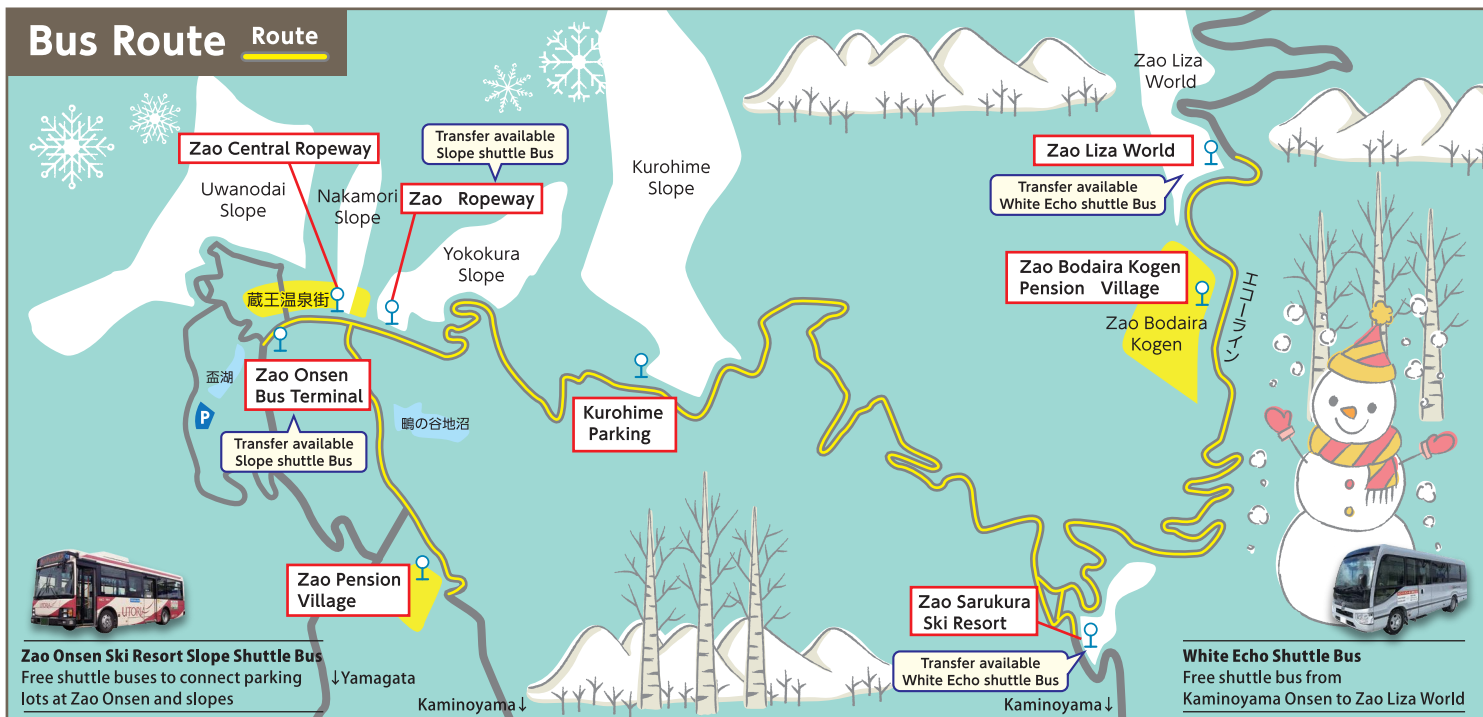

ZAO ONSEN ⇄ ZAO LIZA WORLD / ZAO SARUKURA

Free shuttle bus in operation

This is a convenient free shuttle bus that connects across the [Zao area] !

Zao Sarukura Ski Resort

Zao Liza World

Operation Period

2024 1/5 **FRI** ▶ 2024 2/25 **SUN**

○ Operation Day

Bus Route Route

<Operator>

Yamako Bus Company

<Planning implementation>

[Zao of world]Project Executive Committee

ZAO ONSEN ⇄ ZAO LIZA WORLD / ZAO SARUKURA

TIMETABLE Depending on road conditions, there may be delays in the schedule.

ZAO LIZA WORLD → ZAO ONSEN

	No.1	No.2	No.3	No.4
Zao Liza World	9:30	11:40	14:05	16:10
Zao Bodaira Kogen Pension Village	9:35	11:45	14:10	16:15
Zao Sarukura Ski Resort	9:45	11:55	14:20	16:25
Kurohime Parking	9:57	12:07	14:32	16:37
Zao Ropeway	10:05	12:15	14:40	16:45
Zao Pension Village	×	×	×	16:52
Zao Central Ropeway	10:07	12:17	14:42	16:58
Zao Onsen Bus Terminal	10:09	12:19	14:44	17:00

[Slope Shuttle Bus] TIMETABLE
More information here
 Timetable of the "Slope Shuttle Bus" that travels around the Zao Onsen ski resort area.

[White Echo shuttle Bus] TIMETABLE
More information here
 Timetable for the White Echo, which runs from Kaminoyama Onsen Station to Sarukura Ski Resort and Liza World.