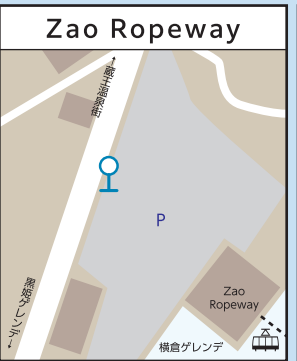

ZAO ONSEN ⇄ ZAO LIZA WORLD / ZAO SARUKURA

TIMETABLE Depending on road conditions, there may be delays in the schedule.

ZAO ONSEN → ZAO LIZA WORLD

	No.1	No.2	No.3	No.4
Zao Onsen Bus Terminal	7:30	10:30	13:05	15:10
Zao Central Ropeway	7:32	10:32	13:07	15:12
Zao Pension Village	7:38	10:38	×	×
Zao Ropeway	7:45	10:45	13:09	15:14
Kurohime Parking	7:53	10:53	13:17	15:22
Zao Sarukura Ski Resort	8:05	11:05	13:29	15:34
Zao Bodaira Kogen Pension Village	8:15	11:15	13:39	15:44
Zao Liza World	8:20	11:20	13:44	15:49

ZAO LIZA WORLD → ZAO ONSEN

	No.1	No.2	No.3	No.4
Zao Liza World	9:30	11:40	14:05	16:10
Zao Bodaira Kogen Pension Village	9:35	11:45	14:10	16:15
Zao Sarukura Ski Resort	9:45	11:55	14:20	16:25
Kurohime Parking	9:57	12:07	14:32	16:37
Zao Ropeway	10:05	12:15	14:40	16:45
Zao Pension Village	×	×	×	16:52
Zao Central Ropeway	10:07	12:17	14:42	16:58
Zao Onsen Bus Terminal	10:09	12:19	14:44	17:00

[Slope Shuttle Bus] TIMETABLE
More information here
Timetable of the "Slope Shuttle Bus" that travels around the Zao Onsen ski resort area.

[White Echo shuttle Bus] TIMETABLE
More information here
Timetable for the White Echo, which runs from Kaminoyama Onsen Station to Sarukura Ski Resort and Liza World.

*Transfers to the "Slope Shuttle Bus" and "White Echo" are not guaranteed due to road conditions, etc.

BUS STOP