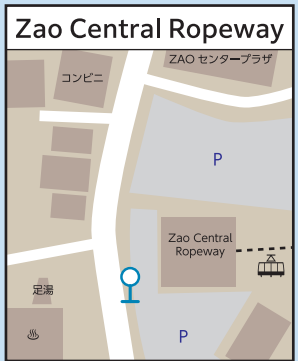

ZAO ONSEN ⇄ ZAO LIZA WORLD / ZAO SARUKURA

TIMETABLE Depending on road conditions, there may be delays in the schedule.

ZAO ONSEN → ZAO LIZA WORLD

	No.1	No.2	No.3	No.4
Zao Onsen Bus Terminal	7:30	10:30	13:05	15:10
Zao Central Ropeway	7:32	10:32	13:07	15:12
Zao Pension Village	7:38	10:38	×	×
Zao Ropeway	7:45	10:45	13:09	15:14
Kurohime Parking	7:53	10:53	13:17	15:22
Zao Sarukura Ski Resort	8:05	11:05	13:29	15:34
Zao Bodaira Kogen Pension Village	8:15	11:15	13:39	15:44
Zao Liza World	8:20	11:20	13:44	15:49

ZAO LIZA WORLD → ZAO ONSEN

	No.1	No.2	No.3	No.4
Zao Liza World	9:30	11:40	14:05	16:10
Zao Bodaira Kogen Pension Village	9:35	11:45	14:10	16:15
Zao Sarukura Ski Resort	9:45	11:55	14:20	16:25
Kurohime Parking	9:57	12:07	14:32	16:37
Zao Ropeway	10:05	12:15	14:40	16:45
Zao Pension Village	×	×	×	16:52
Zao Central Ropeway	10:07	12:17	14:42	16:58
Zao Onsen Bus Terminal	10:09	12:19	14:44	17:00

[Slope Shuttle Bus] TIMETABLE
More information here
Timetable of the "Slope Shuttle Bus" that travels around the Zao Onsen ski resort area.

[White Echo shuttle Bus] TIMETABLE
More information here
Timetable for the White Echo, which runs from Kaminoyama Onsen Station to Sarukura Ski Resort and Liza World.

*Transfers to the "Slope Shuttle Bus" and "White Echo" are not guaranteed due to road conditions, etc.

BUS STOP